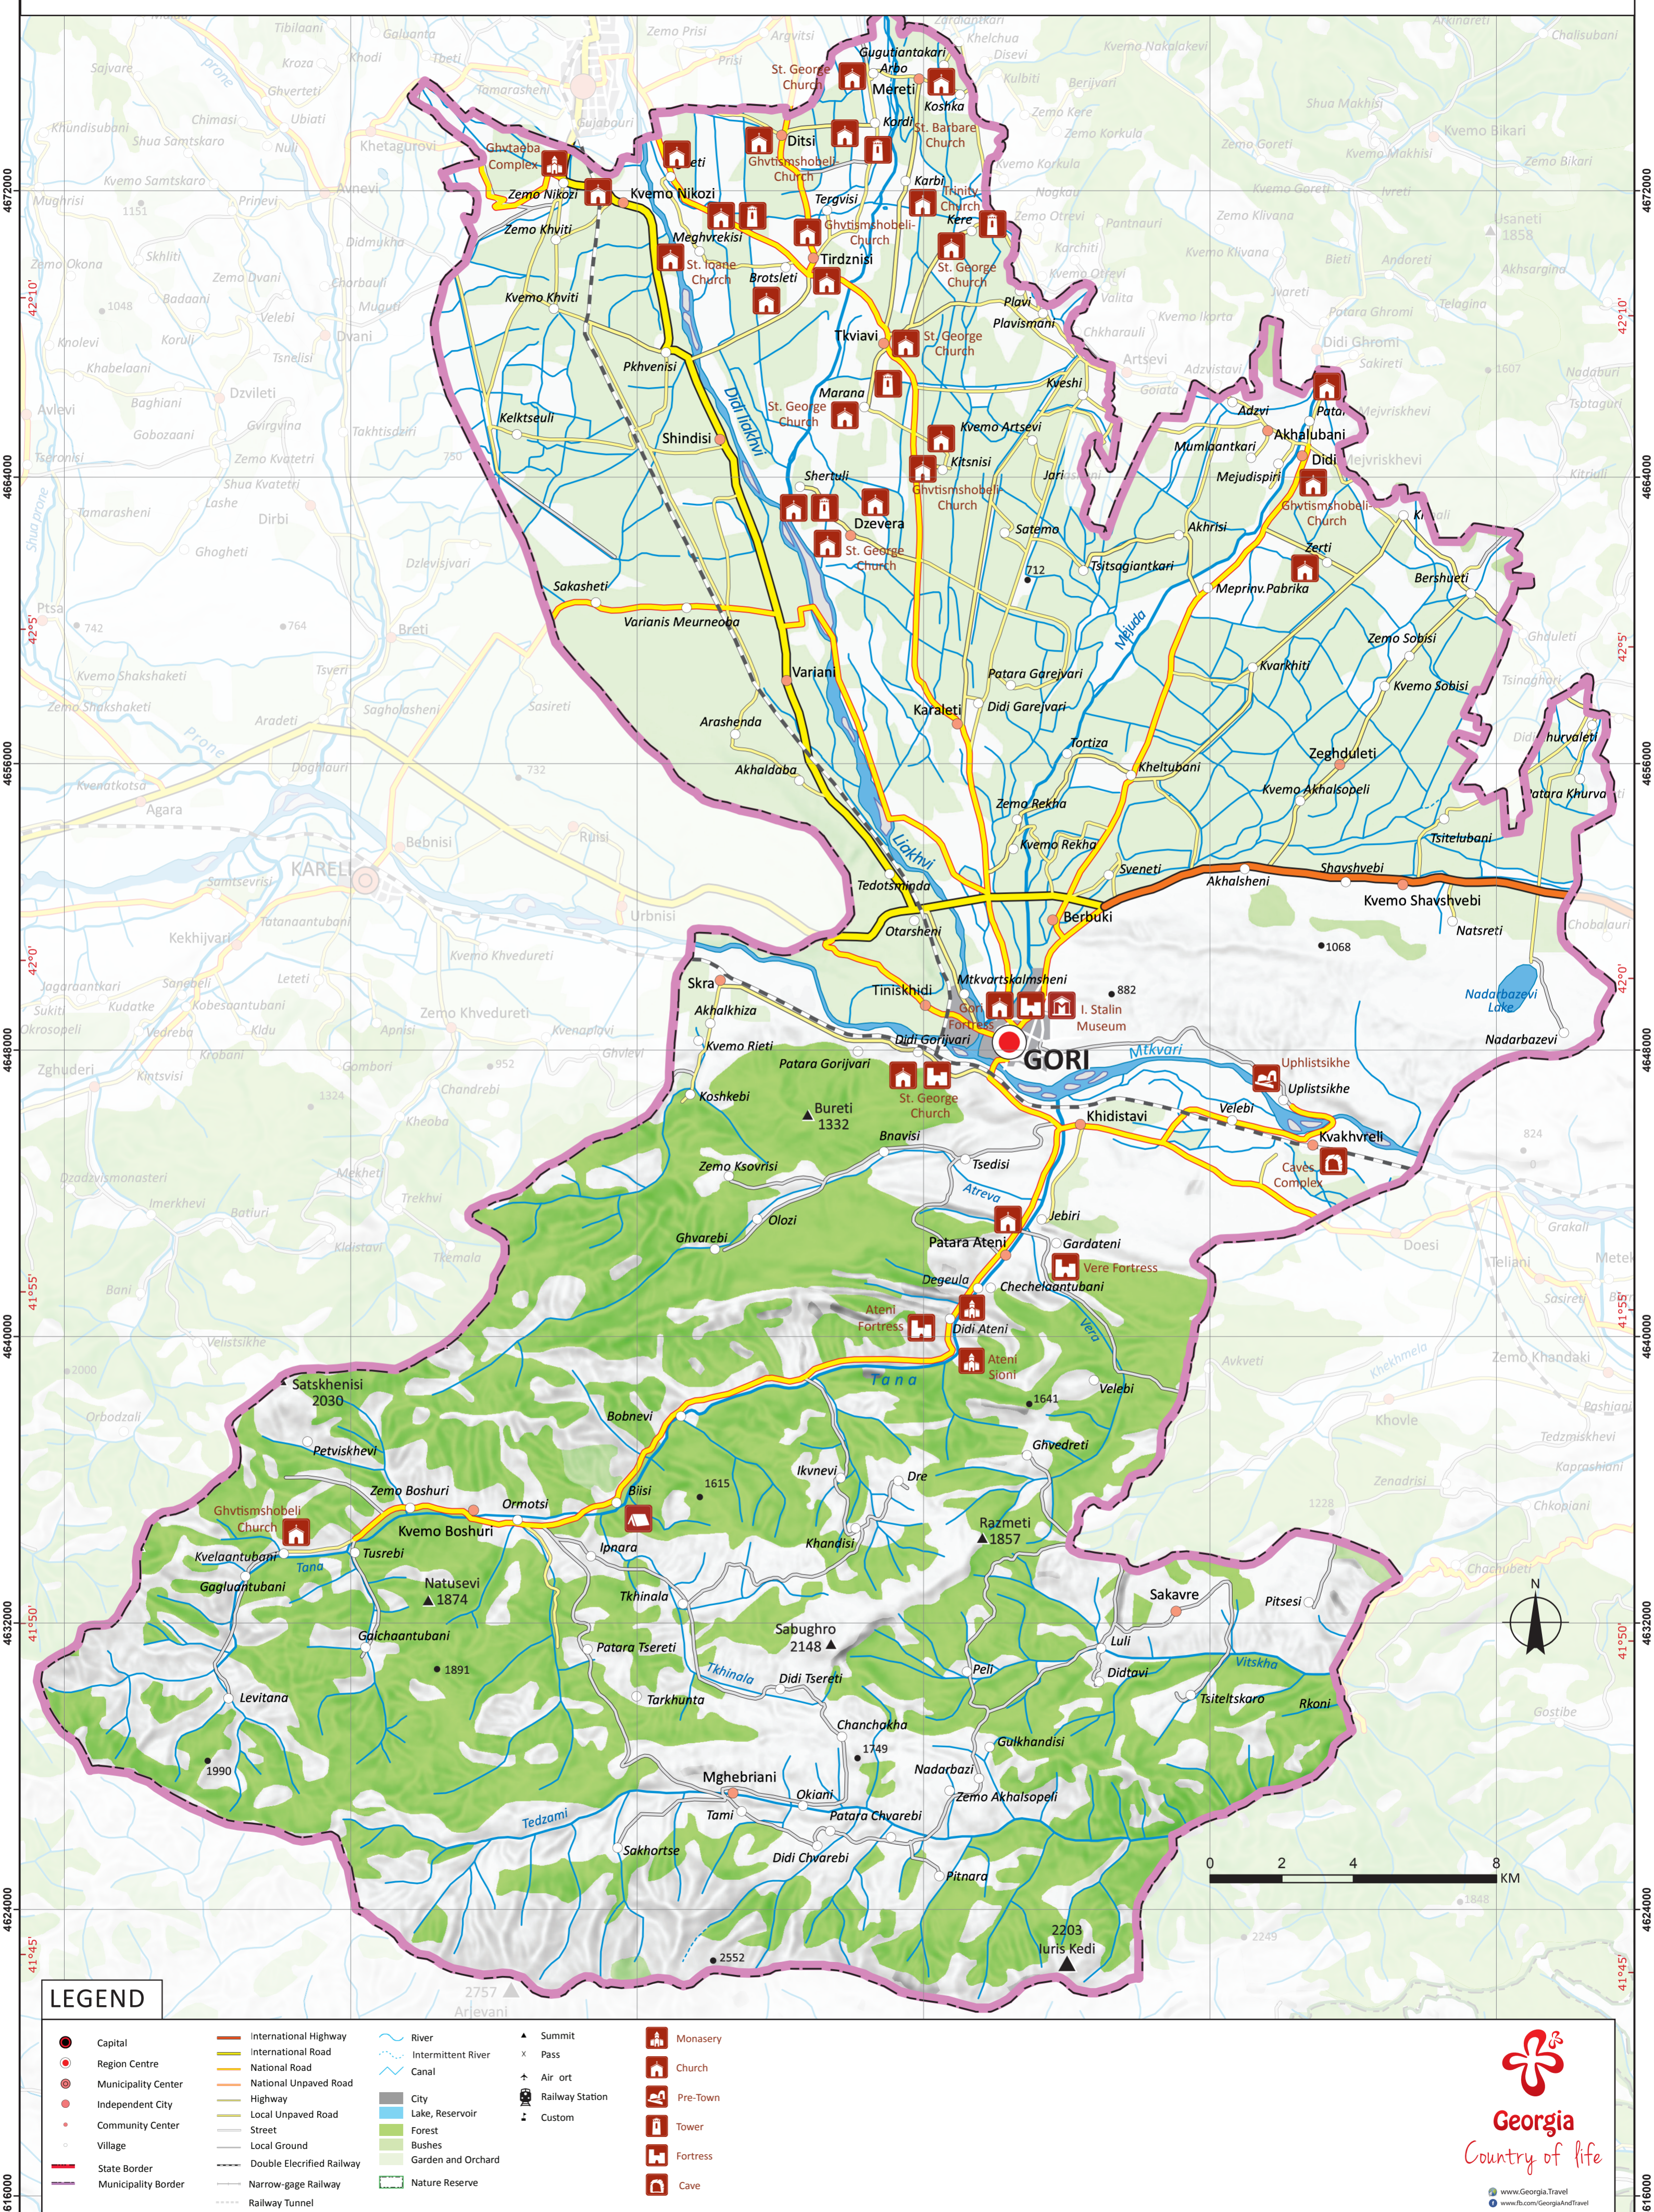

# TOURISTIC MAP OF GORI MUNICIPALITY

## LEGEND

- Capital
- Region Centre
- Municipality Center
- Independent City
- Community Center
- Village
- State Border
- Municipality Border
- International Highway
- International Road
- National Road
- National Unpaved Road
- Highway
- Local Unpaved Road
- Street
- Local Ground
- Double Electrified Railway
- Narrow-gage Railway
- Railway Tunnel
- River
- Intermittent River
- Canal
- City
- Lake, Reservoir
- Forest
- Bushes
- Garden and Orchard
- Nature Reserve
- ▲ Summit
- x Pass
- ✈ Air ort
- 🚂 Railway Station
- ⚡ Custom

- ⛪ Monastery
- ⛪ Church
- ⛪ Pre-Town
- ⛪ Tower
- ⛪ Fortress
- ⛪ Cave

www.Georgia.Travel  
www.fb.com/GeorgiaAndTravel