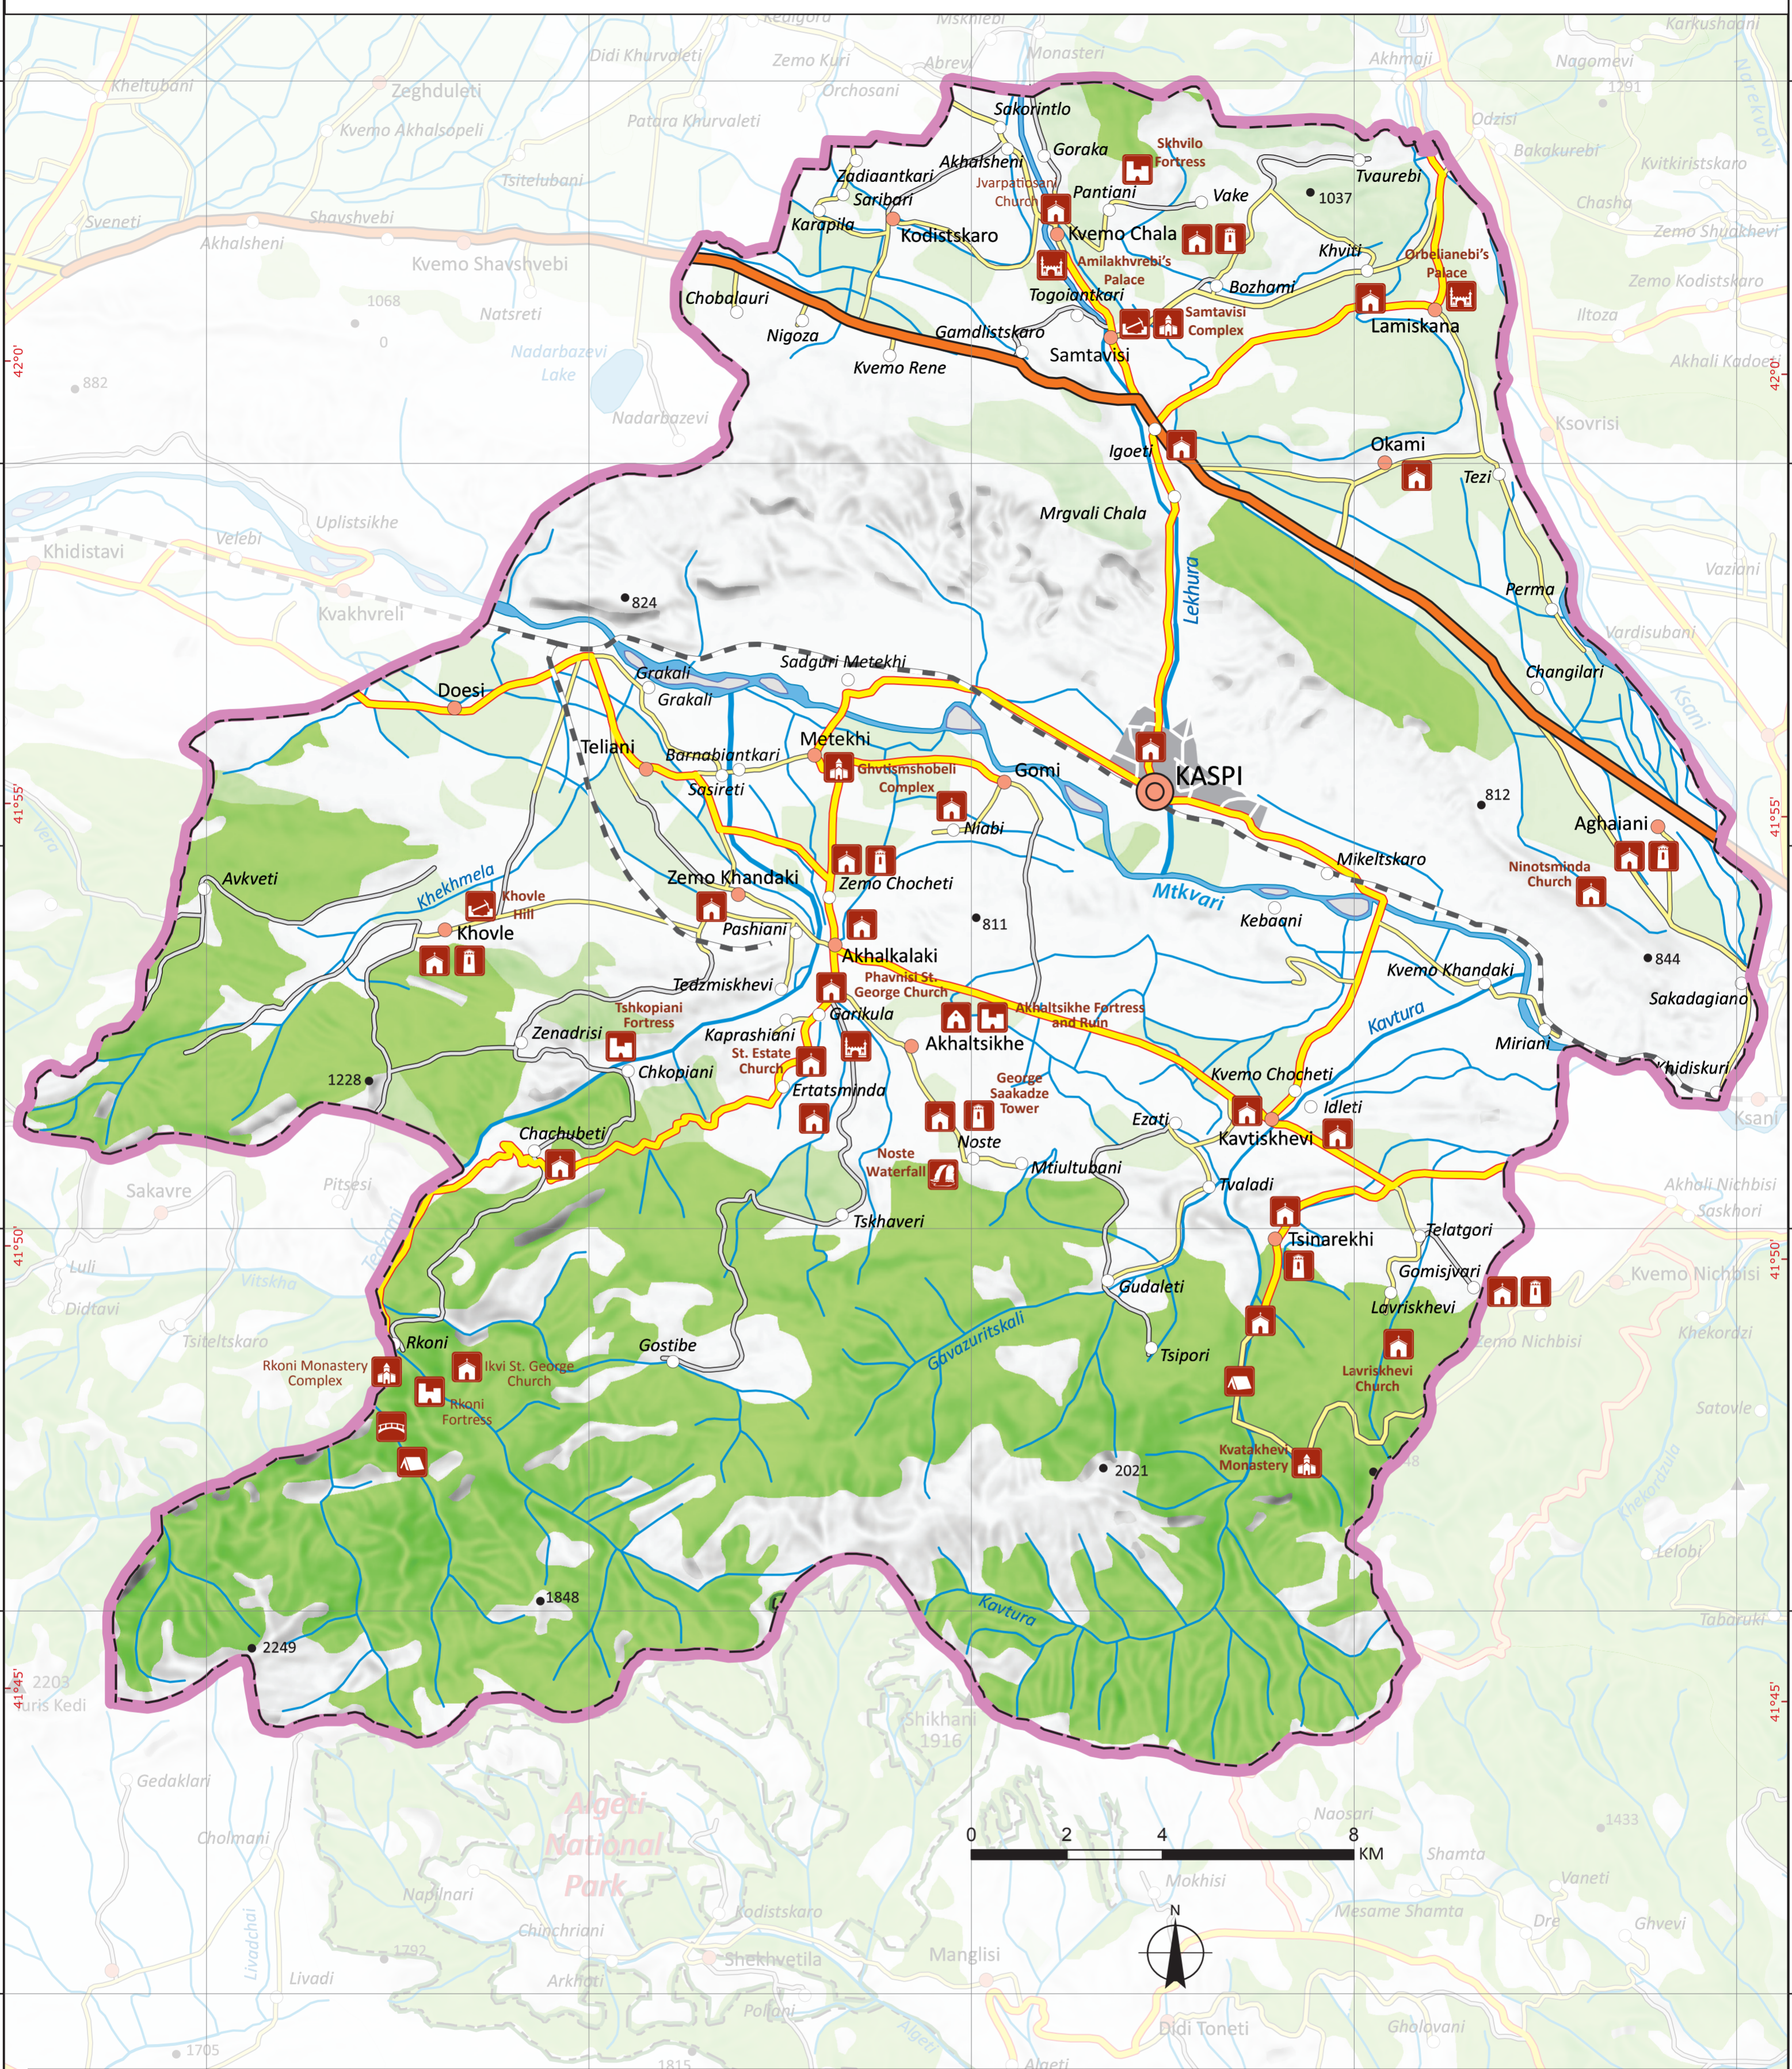

TOURISTIC MAP OF KASPI MUNICIPALITY

LEGEND

Capital	International Highway	River	Summit	Monastery	Bridge
Region Centre	International Road	Intermittent River	Pass	Church	Ruin
Municipality Center	National Road	Canal	Air port	Palace	Camping
Independent City	National Unpaved Road	Lake, Reservoir	Railway Station	Tower	Archeology Excavations
Community Center	Highway	Forest	Custom	Fortress	
Village	Local Unpaved Road	Bushes		Waterfall	
State Border	Street	Garden and Orchard			
Municipality Border	Double Electrified Railway	Nature Reserve			
	Narrow-gage Railway				
	Railway Tunnel				

www.Georgia.Travel
www.fb.com/GeorgiaAndTravel