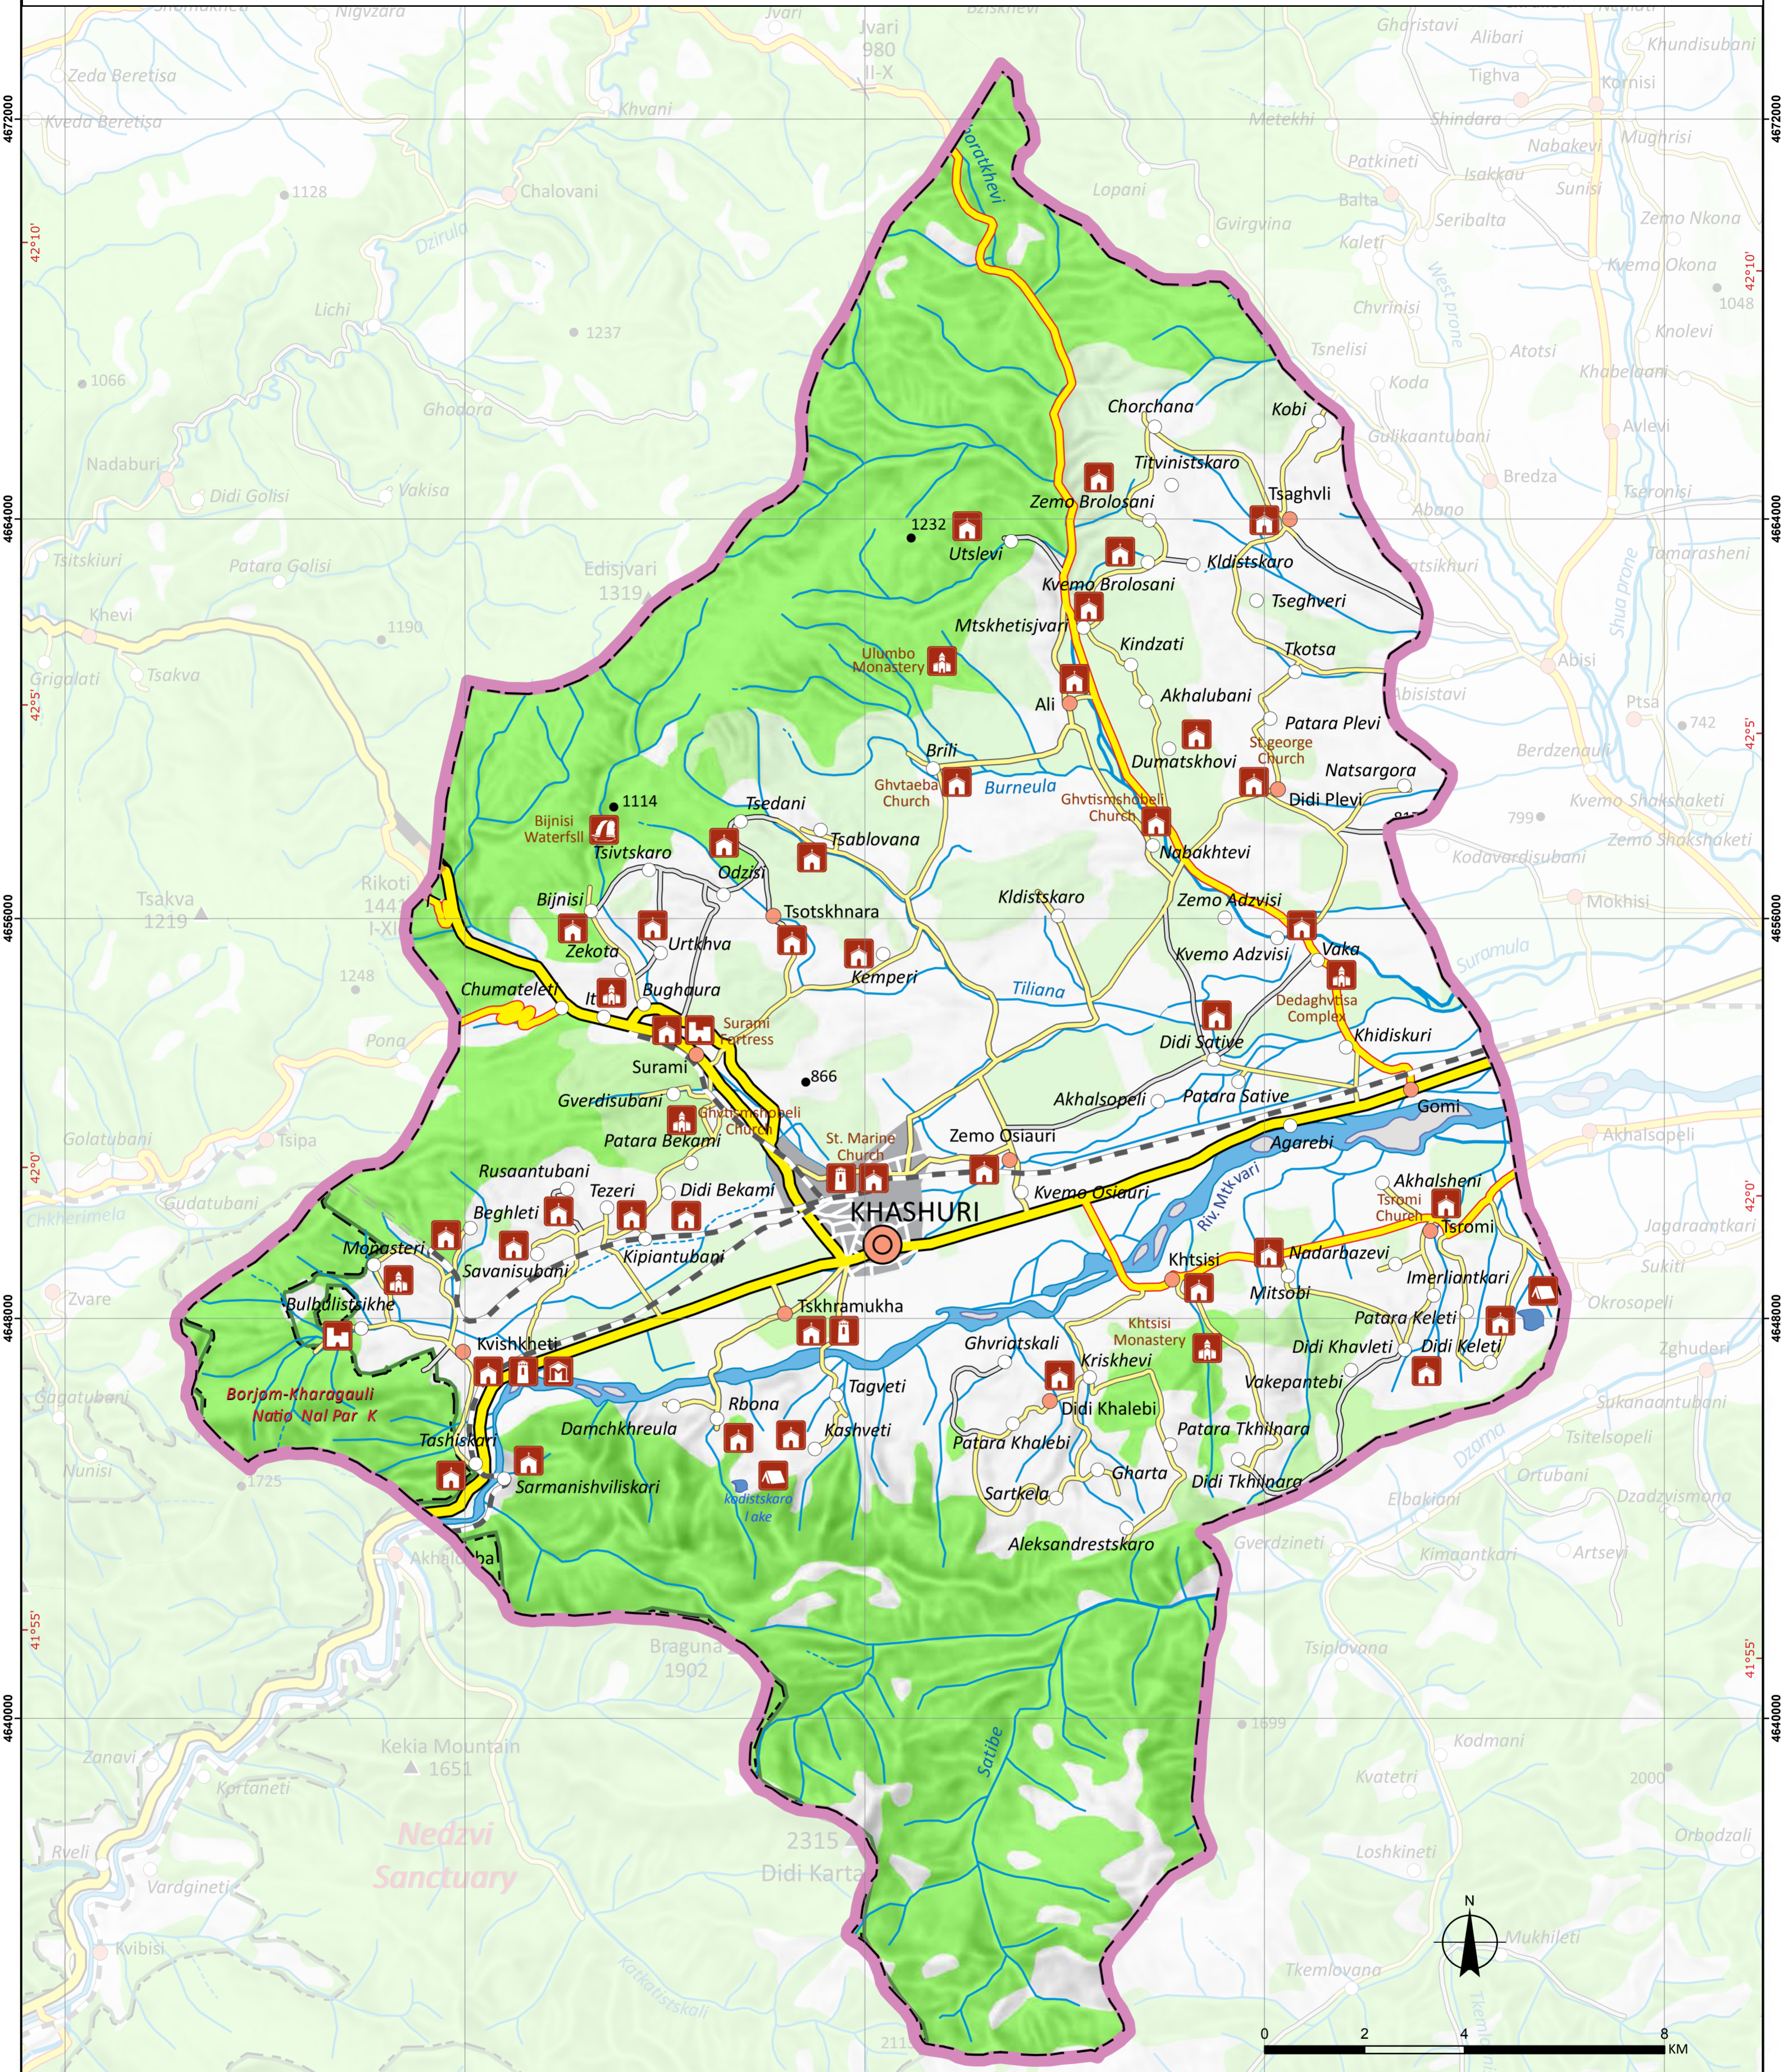

TOURISTIC MAP OF KASHURI MUNICIPALITY

LEGEND

- | | | | | |
|-----------------------|------------------------------|----------------------|-------------------|-------------|
| ● Capital | — International Highway | — River | ▲ Summit | ⛪ Monastery |
| ● Region Centre | — International Road | — Intermittent River | × Pass | ⛪ Church |
| ● Municipality Center | — National Road | — Canal | ✈ Air ort | ⛪ Tower |
| ● Independent City | — National Unpaved Road | — City | 🚂 Railway Station | ⛪ Fortress |
| ● Community Center | — Highway | — Lake, Reservoir | 🏠 Custom | ⛪ Waterfall |
| ○ Village | — Local Unpaved Road | — Forest | | ⛪ Camping |
| — State Border | — Street | — Bushes | | ⛪ Museum |
| | — Local Ground | — Garden and Orchard | | |
| | — Double Electrified Railway | | | |