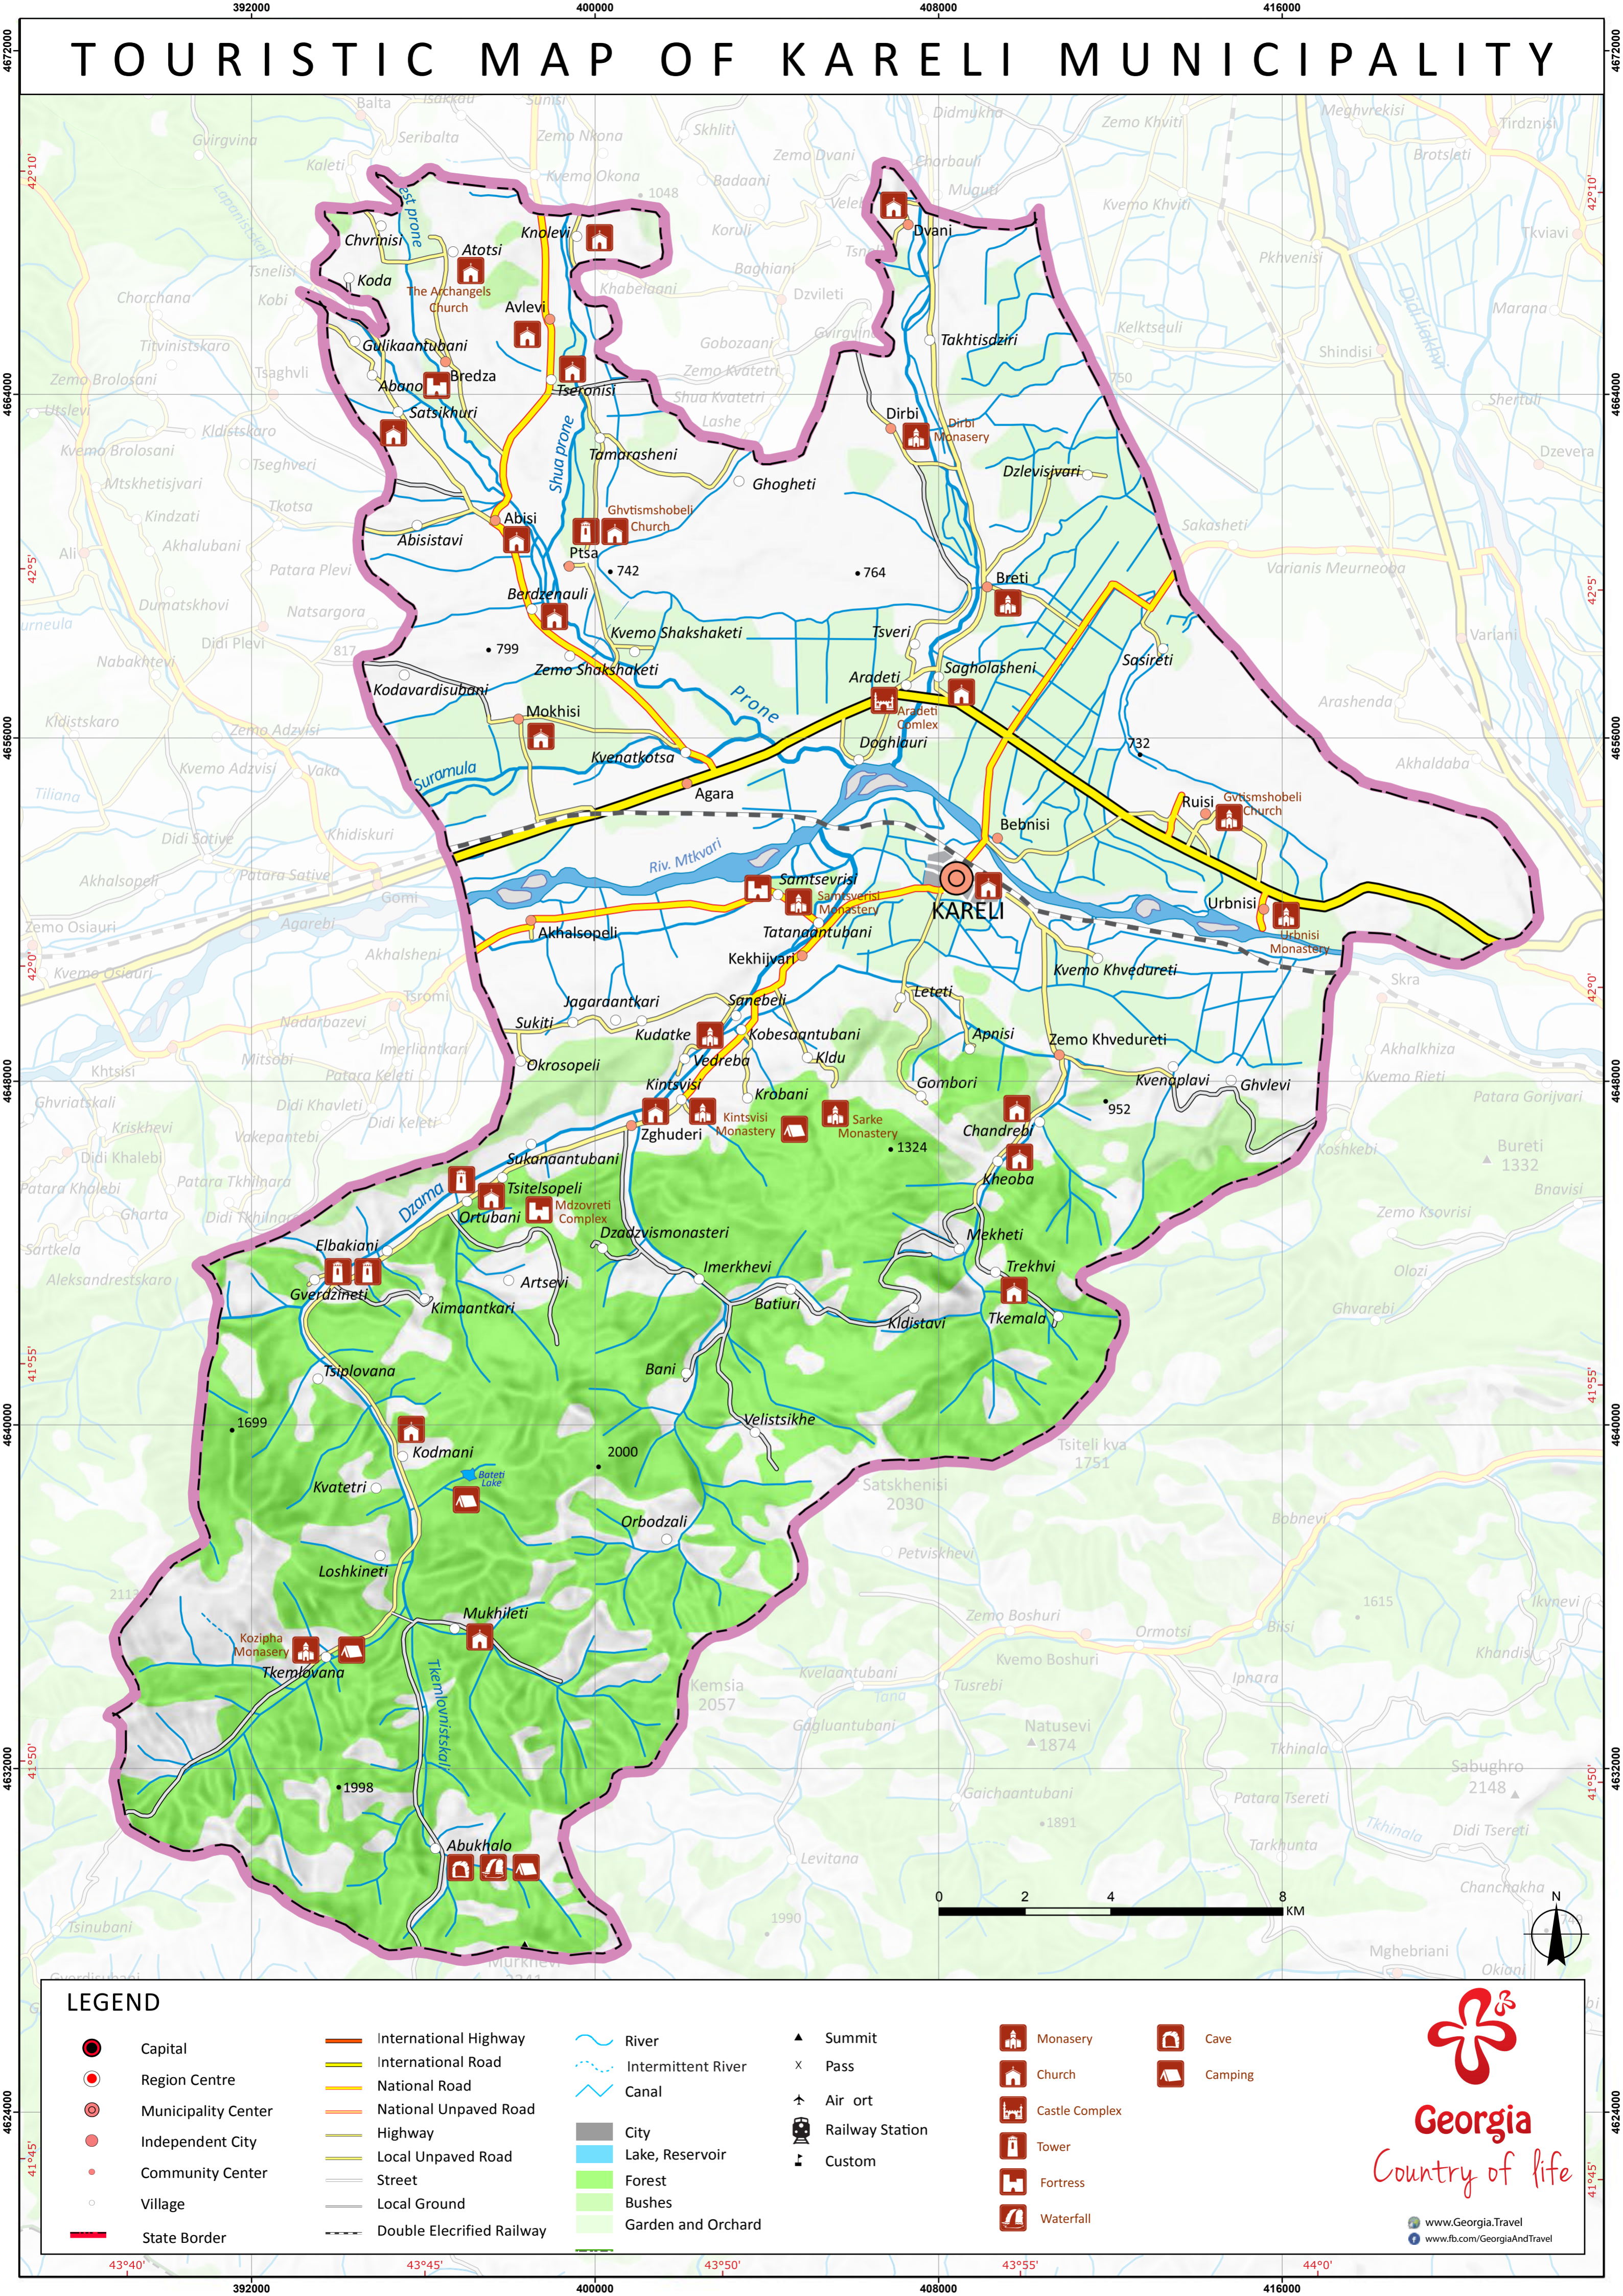

# TOURISTIC MAP OF KARELI MUNICIPALITY

## LEGEND

- |                     |                            |                    |                 |                |           |
|---------------------|----------------------------|--------------------|-----------------|----------------|-----------|
| Capital             | International Highway      | River              | Summit          | Monastery      | Cave      |
| Region Centre       | International Road         | Intermittent River | Pass            | Church         | Camping   |
| Municipality Center | National Road              | Canal              | Air ort         | Castle Complex | Tower     |
| Independent City    | National Unpaved Road      | Lake, Reservoir    | Railway Station | Fortress       | Waterfall |
| Community Center    | Highway                    | Forest             | Custom          |                |           |
| Village             | Local Unpaved Road         | Bushes             |                 |                |           |
| State Border        | Street                     | Garden and Orchard |                 |                |           |
|                     | Local Ground               |                    |                 |                |           |
|                     | Double Electrified Railway |                    |                 |                |           |